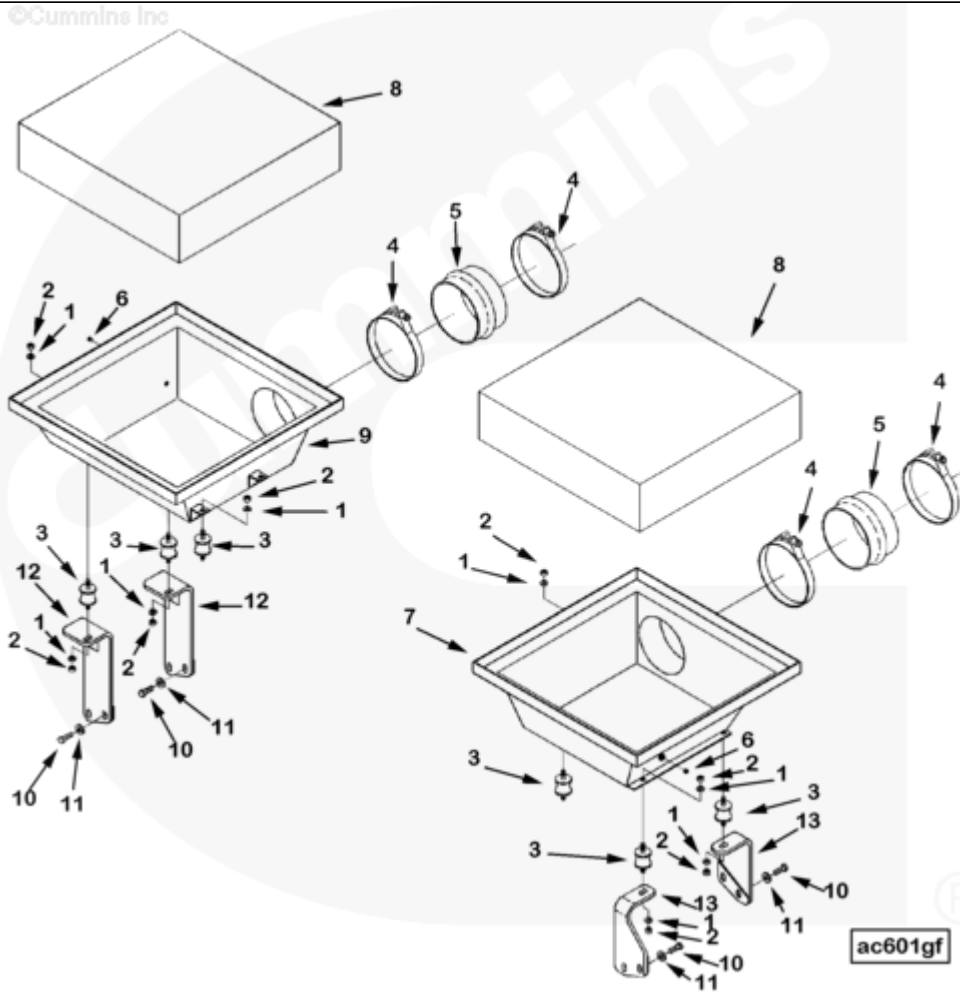

## Parts Catalog - Option Detail

Electronic Parts Catalog - Option Detail				
Option	Group	Graphic	Film Card	Date
AC6057	10.04	ac601gf	K38	13-JAN-97
<b>Engines</b>	GTA38, K38, KTA38GC CM558, QSK38 CM2150 K106, QSK38 CM2150 MCRS, QSK38 CM850 MCRS			

[SMALL](#) | [MEDIUM](#) | [LARGE](#)

Cart	Ref No	Part Number	Part Description	Required	Remarks
<input type="button" value="View My Cart"/>					
		<a href="#">AC6057</a>	Air Cleaner		<a href="#">Cleaner, air...(More)</a>
					Cylinders: 12 duty rating:
					Normal
					Aspiration: Turbocharged

					manufacturer: Farr model t-
					520 environmental use:
					Outdoor mounting location:
					Side by side horizontally at
					front of engine. Filter
					quantity: 2 element
					disposition: Disposable kit
					or mounted: Kitted.
<input type="checkbox"/>	1	<a href="#">3017915</a>	Plain Washer	12	1/4 Inch.
<input type="checkbox"/>	2	<a href="#">3276611</a>	Regular Hexagon Jam Nut	12	M8 X 1.25.
<input type="checkbox"/>	3	<a href="#">4069879</a>	Vibration Isolator	8	
<input type="checkbox"/>	4	<a href="#">3179846</a>	T-Bolt Clamp	4	5 3/4 Inch.
<input type="checkbox"/>	5	<a href="#">3255478</a>	Hump Hose	2	
<input type="checkbox"/>	6	<a href="#">3628604</a>	Pipe Plug	2	1/8 - 27 X 0.3 in.
<input type="checkbox"/>	7	<a href="#">3866007</a>	Accumulator	1	
<input type="checkbox"/>	8	<a href="#">3866009</a>	Air Cleaner	2	
<input type="checkbox"/>	9	<a href="#">3866008</a>	Accumulator	1	
<input type="checkbox"/>	10	<a href="#">S 112</a>	Hexagon Head Cap Screw	8	3/8 - 16 X 1 in.
<input type="checkbox"/>	11	<a href="#">108330</a>	Plain Washer	8	3/8 in.
<input type="checkbox"/>	12	<a href="#">3866404</a>	Air Cleaner Bracket	2	
<input type="checkbox"/>	13	<a href="#">3866407</a>	Air Cleaner Bracket	2	